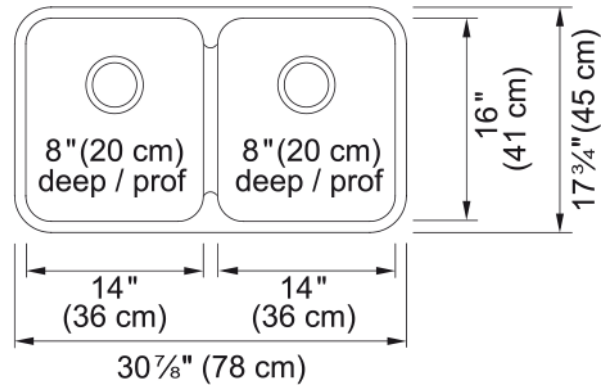

Steel Queen Undermount Sink QDUA1831-8N | 122.0620.094

Technical Data

Aspect

Sink type	Sink
Type of material	Stainless steel
Number of bowls	2
Color	Steel
Surface finish	Silk

Product Dimensions

Exterior size: right to left	30.866
Exterior size: front to back	17.717
Large bowl size: right to left	14
Large bowl size: front to back	16
Large bowl: depth	7.087
Small bowl size: right to left	14
Small bowl size: front to back	16
Small bowl: depth	7.087

Installation

Minimum cabinet size	36"
----------------------	-----

Product specifications

Installation type	Undermount
Drain hole	3 1/2"
Position of drainer	No drainer

Product identification

Product brand	Kindred
Collection	Steel Queen